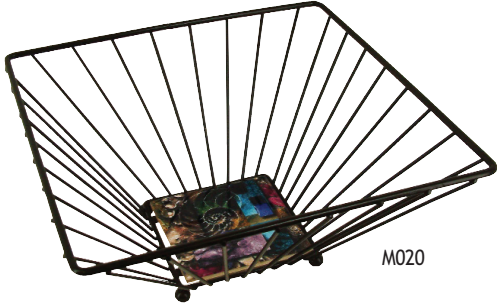

**Towel Holders** display one 6" ceramic or hardboard tile and coordinate well with a customized towel! Tile sold separately.

- Displays One 6"x6" Tile  
 M019 Wrought Iron Towel Holder.

IT4X4

M030

M028

M018

IT6R

M015

**Trivets** are designed for countertop protection, but can also be used as a wall hanging. Each displays one tile (tile sold separately).

- Displays One 4.25"x4.25" Tile  
 IT4X4 Square Trivet w/Decorative Handle.  
 M015 Square Trivet.  
 M028 Teapot-Shaped Trivet.  
 M030 Square Trivet w/Straight Handle.
- Displays One 6"x6" Tile  
 M016 Square Trivet w/Decorative Handle.  
 M029 Teapot-Shaped Trivet.  
 M031 Square Trivet w/Straight Handle.
- Displays One 6" Round Tile  
 IT6R Round Trivet w/Handle.  
 M018 Round Trivet.

**Serving Trays** display six ceramic or hardboard tiles (tiles sold separately).

- Displays Six 4.25"x4.25" Tiles  
 M008 Wrought Iron Serving Tray.

M021

M020

M022

M004

M002

M001

M011

M012

M009

**Baskets** make a lovely gift item, just add a great design to the tile in the bottom of the basket. Displays one ceramic or hardboard tile (tile sold separately).

Displays One 4.25"x4.25" Tile  
M020 12"x12"x5.5" Basket.