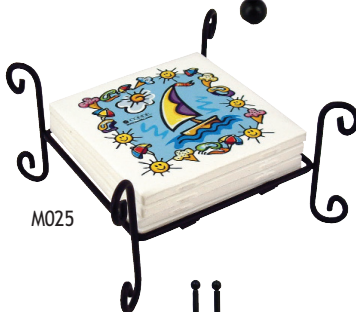

# Wrought Iron Gifts

**Garden Flags** make it easy to send a personalized message to those passing by.

- Garden Flag Pole  
 FLAGPOLE04 39.25" Garden Flag Pole.
- Garden Flags  
 FLAG02G 11.25"x14.75" Flag, Single Ply.  
 FLAG05 11.38"x15" Flag, Double Ply.

**Garden Stakes** are great for marking yard areas. Displays ceramic tiles (tiles sold separately).

- Displays 4.25"x4.25" Tiles  
 M032 Garden Stake w/One Stake, One Tile.  
 M033 Garden Stake w/Two Stakes, Four Tiles.

M027

M025

M026

M024

**Coaster Holders** make a lovely gift item that coordinates with any decor. Holds ceramic or hardboard tiles (tiles sold separately).

- Holds 3.5" Round Tiles  
 M024 Coaster Holder, Six Tiles.
- Holds 4.25"x4.25" Tiles  
 M025 Coaster Holder, Four Tiles.  
 M026 Coaster Holder, Four Tiles.  
 M027 Coaster Holder, Six Tiles.

**Towel Holders** display one 6" ceramic or hardboard tile and coordinate well with a customized towel! Tile sold separately.

- Displays One 6"x6" Tile  
 M019 Wrought Iron Towel Holder.

IT4X4

M030

M028

M018